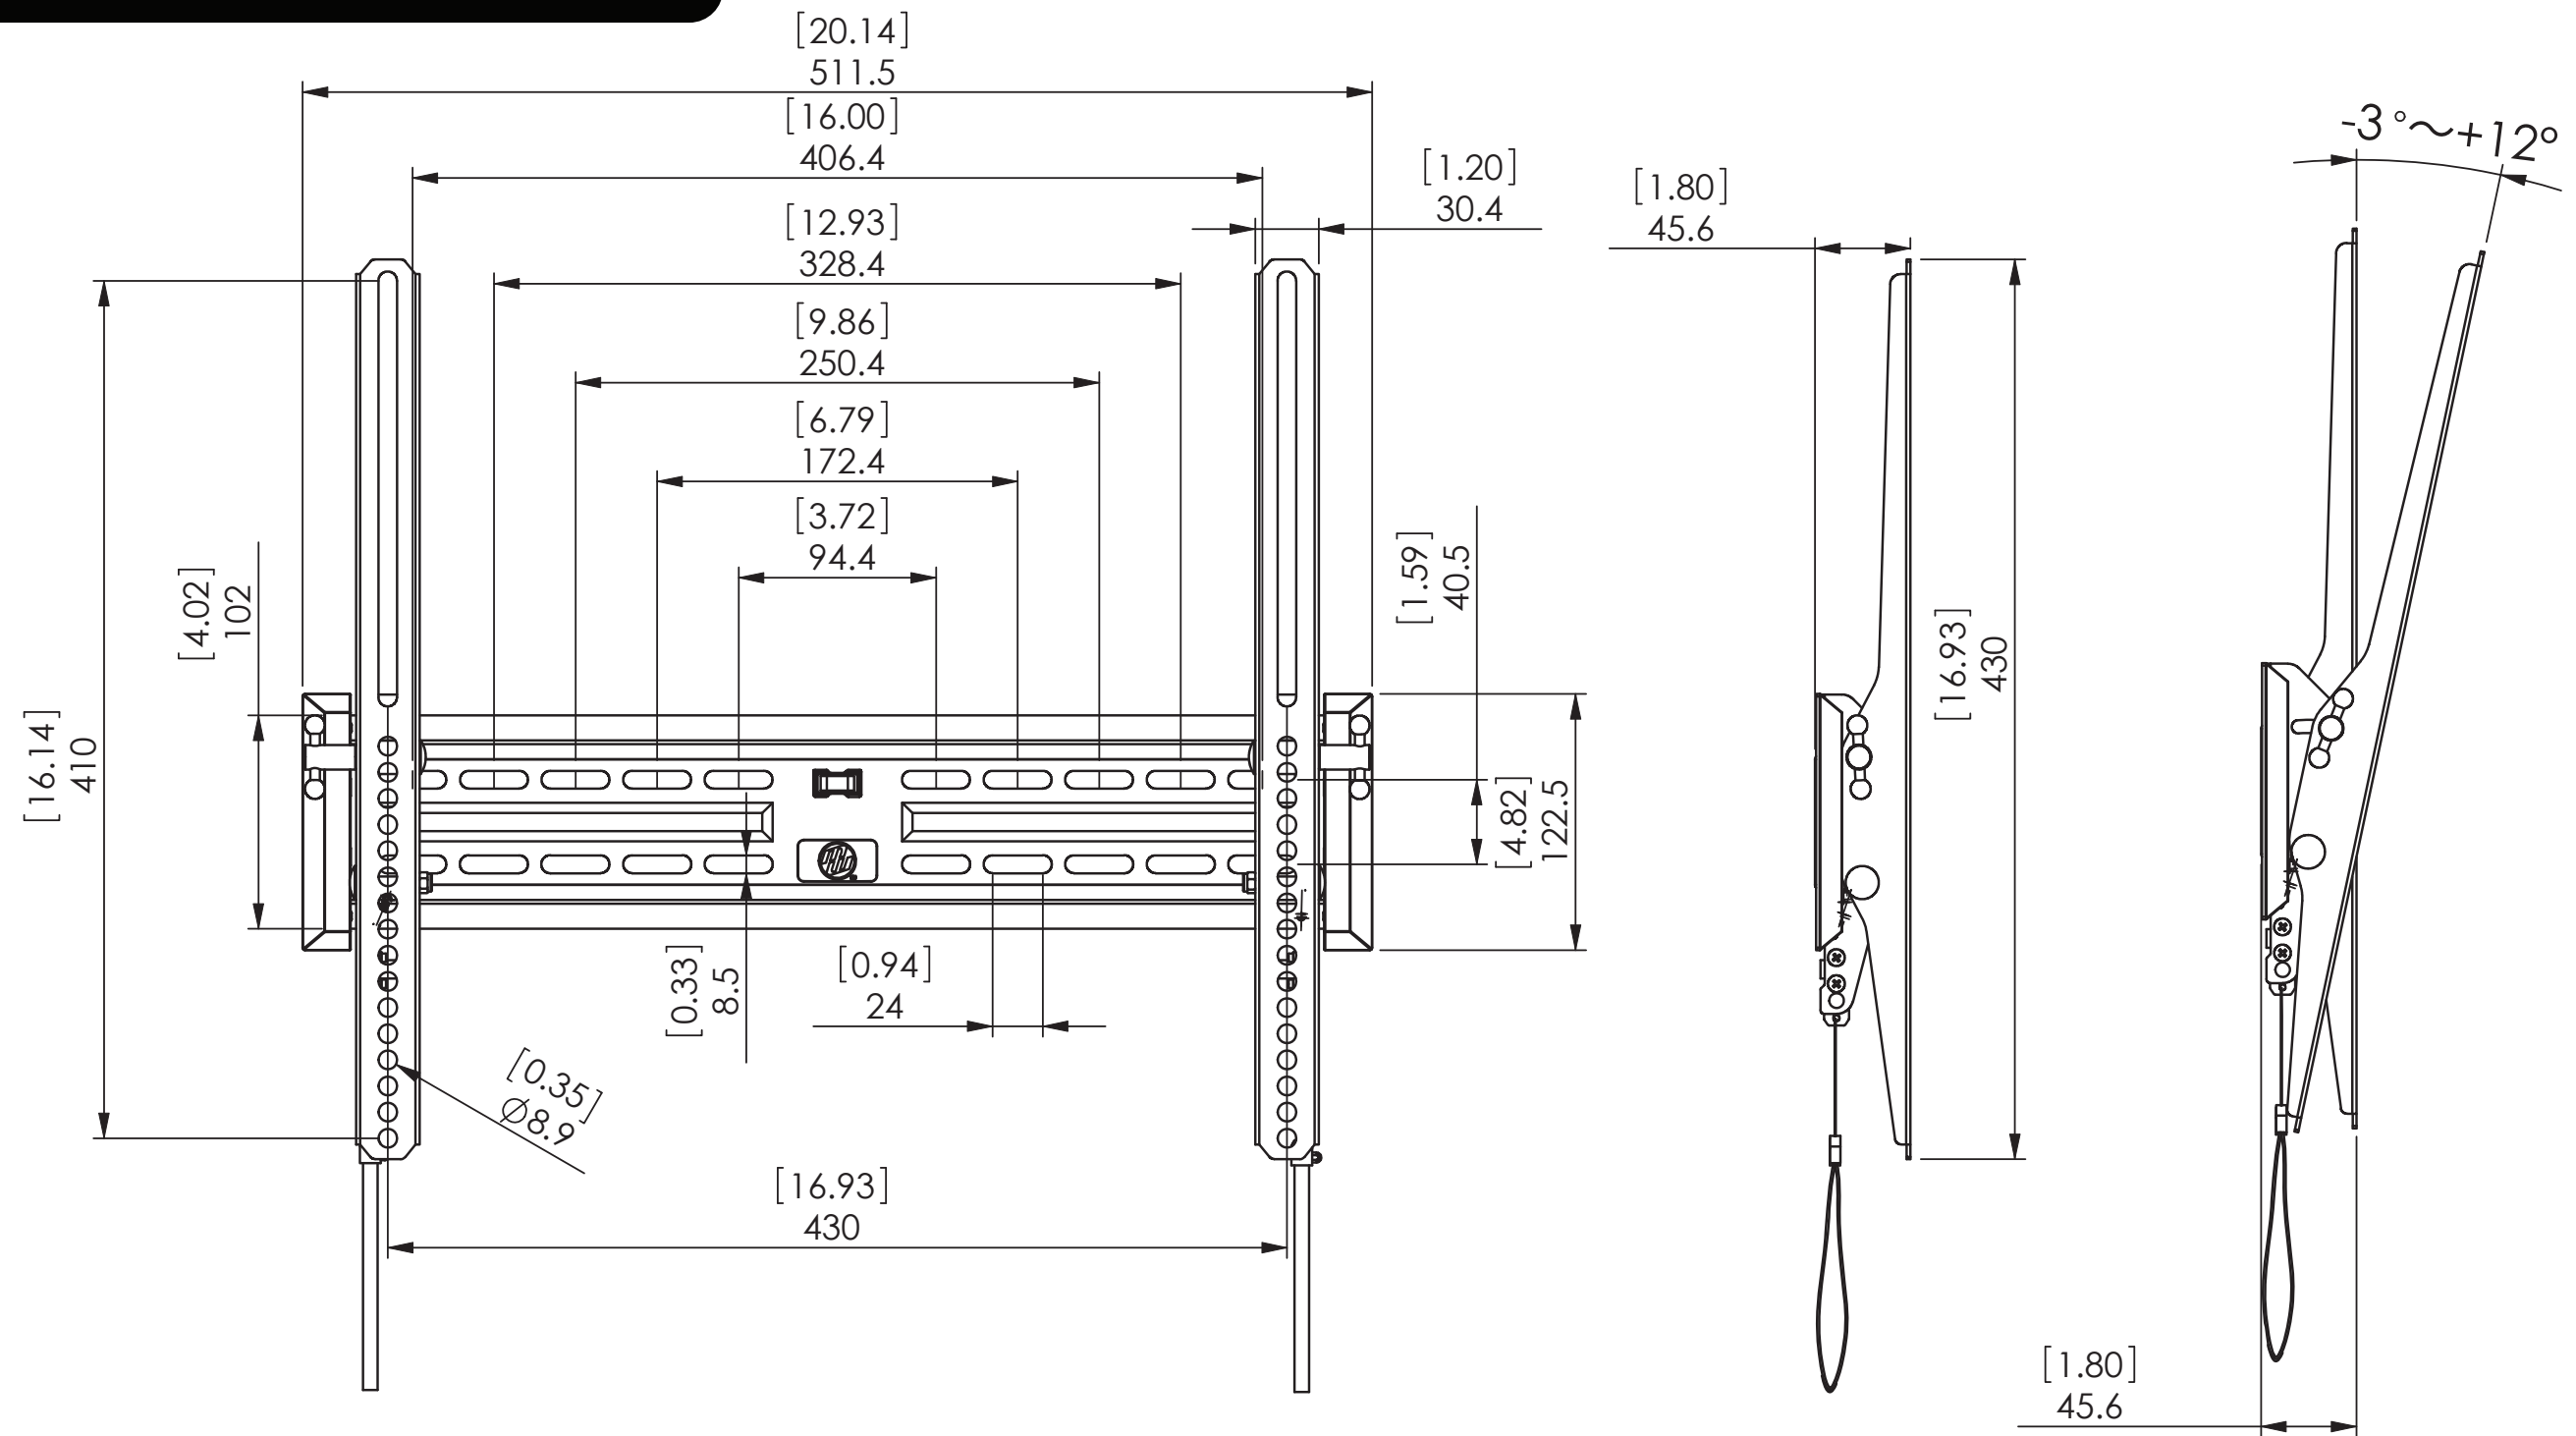

MEDIUM TILT HEAVY DUTY

NOTES: UNLESS OTHERWISE SPECIFIED

1. VESA STANDARD COMPATIBILITY (WIDTH X HEIGHT): 200X200 / 200X400 / 300X400 / 400X400
2. MAXIMUM VESA MOUNTING CONFIGURATION: 400X400 MM
3. SCREEN SIZE COMPATIBILITY: MOST 23"-55" SCREENS
4. MAXIMUM WEIGHT CAPACITY: 120 LBS (54.5 KG)
5. PRODUCT COLOR: BLACK
6. VIEWING ANGLE $-3^{\circ} - +12^{\circ}$