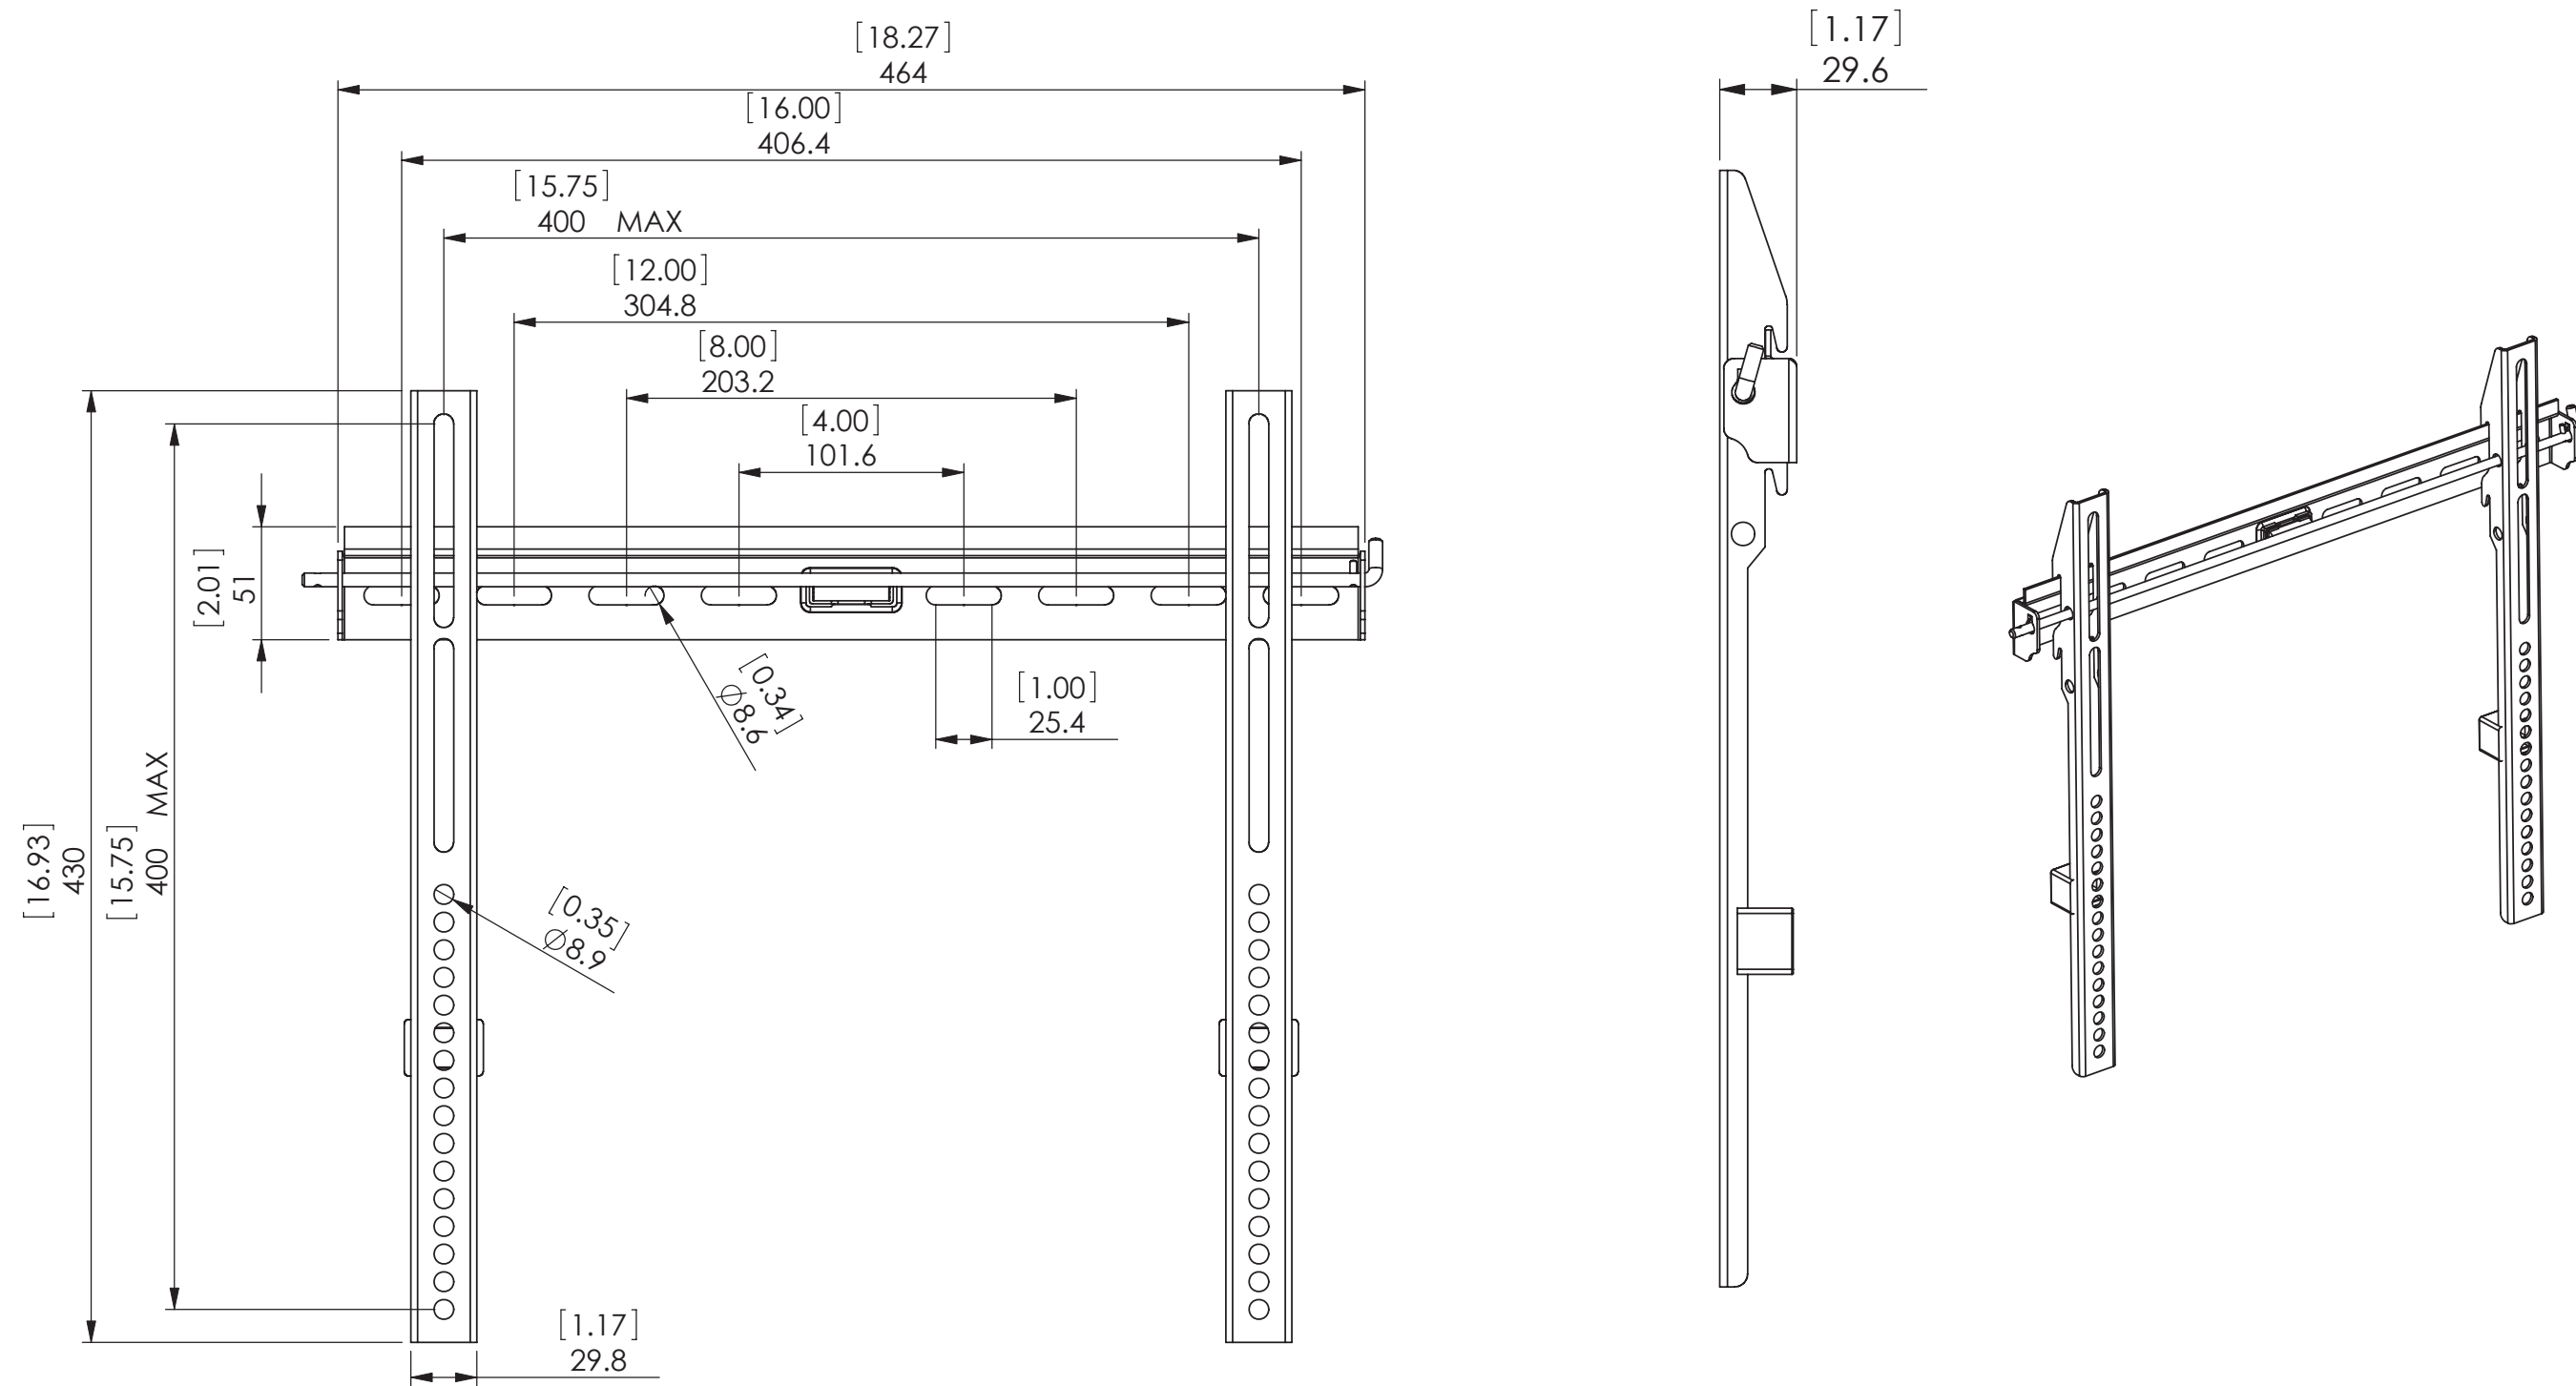

MEDIUM FIXED STANDARD

NOTES: UNLESS OTHERWISE SPECIFIED

1. VESA STANDARD COMPATABILITY (WIDTH X HEIGHT): 200X200 / 200X400 / 300X400 / 400X400 /
2. MAXIMUM VESA MOUNTING CONFIGURATION: 400X400 MM
3. SCREEN SIZE COMPATABILITY: MOST 23-55" SCREENS
4. MAXIMUM WEIGHT CAPACITY: 100 LBS
5. PRODUCT COLOR: BLACK