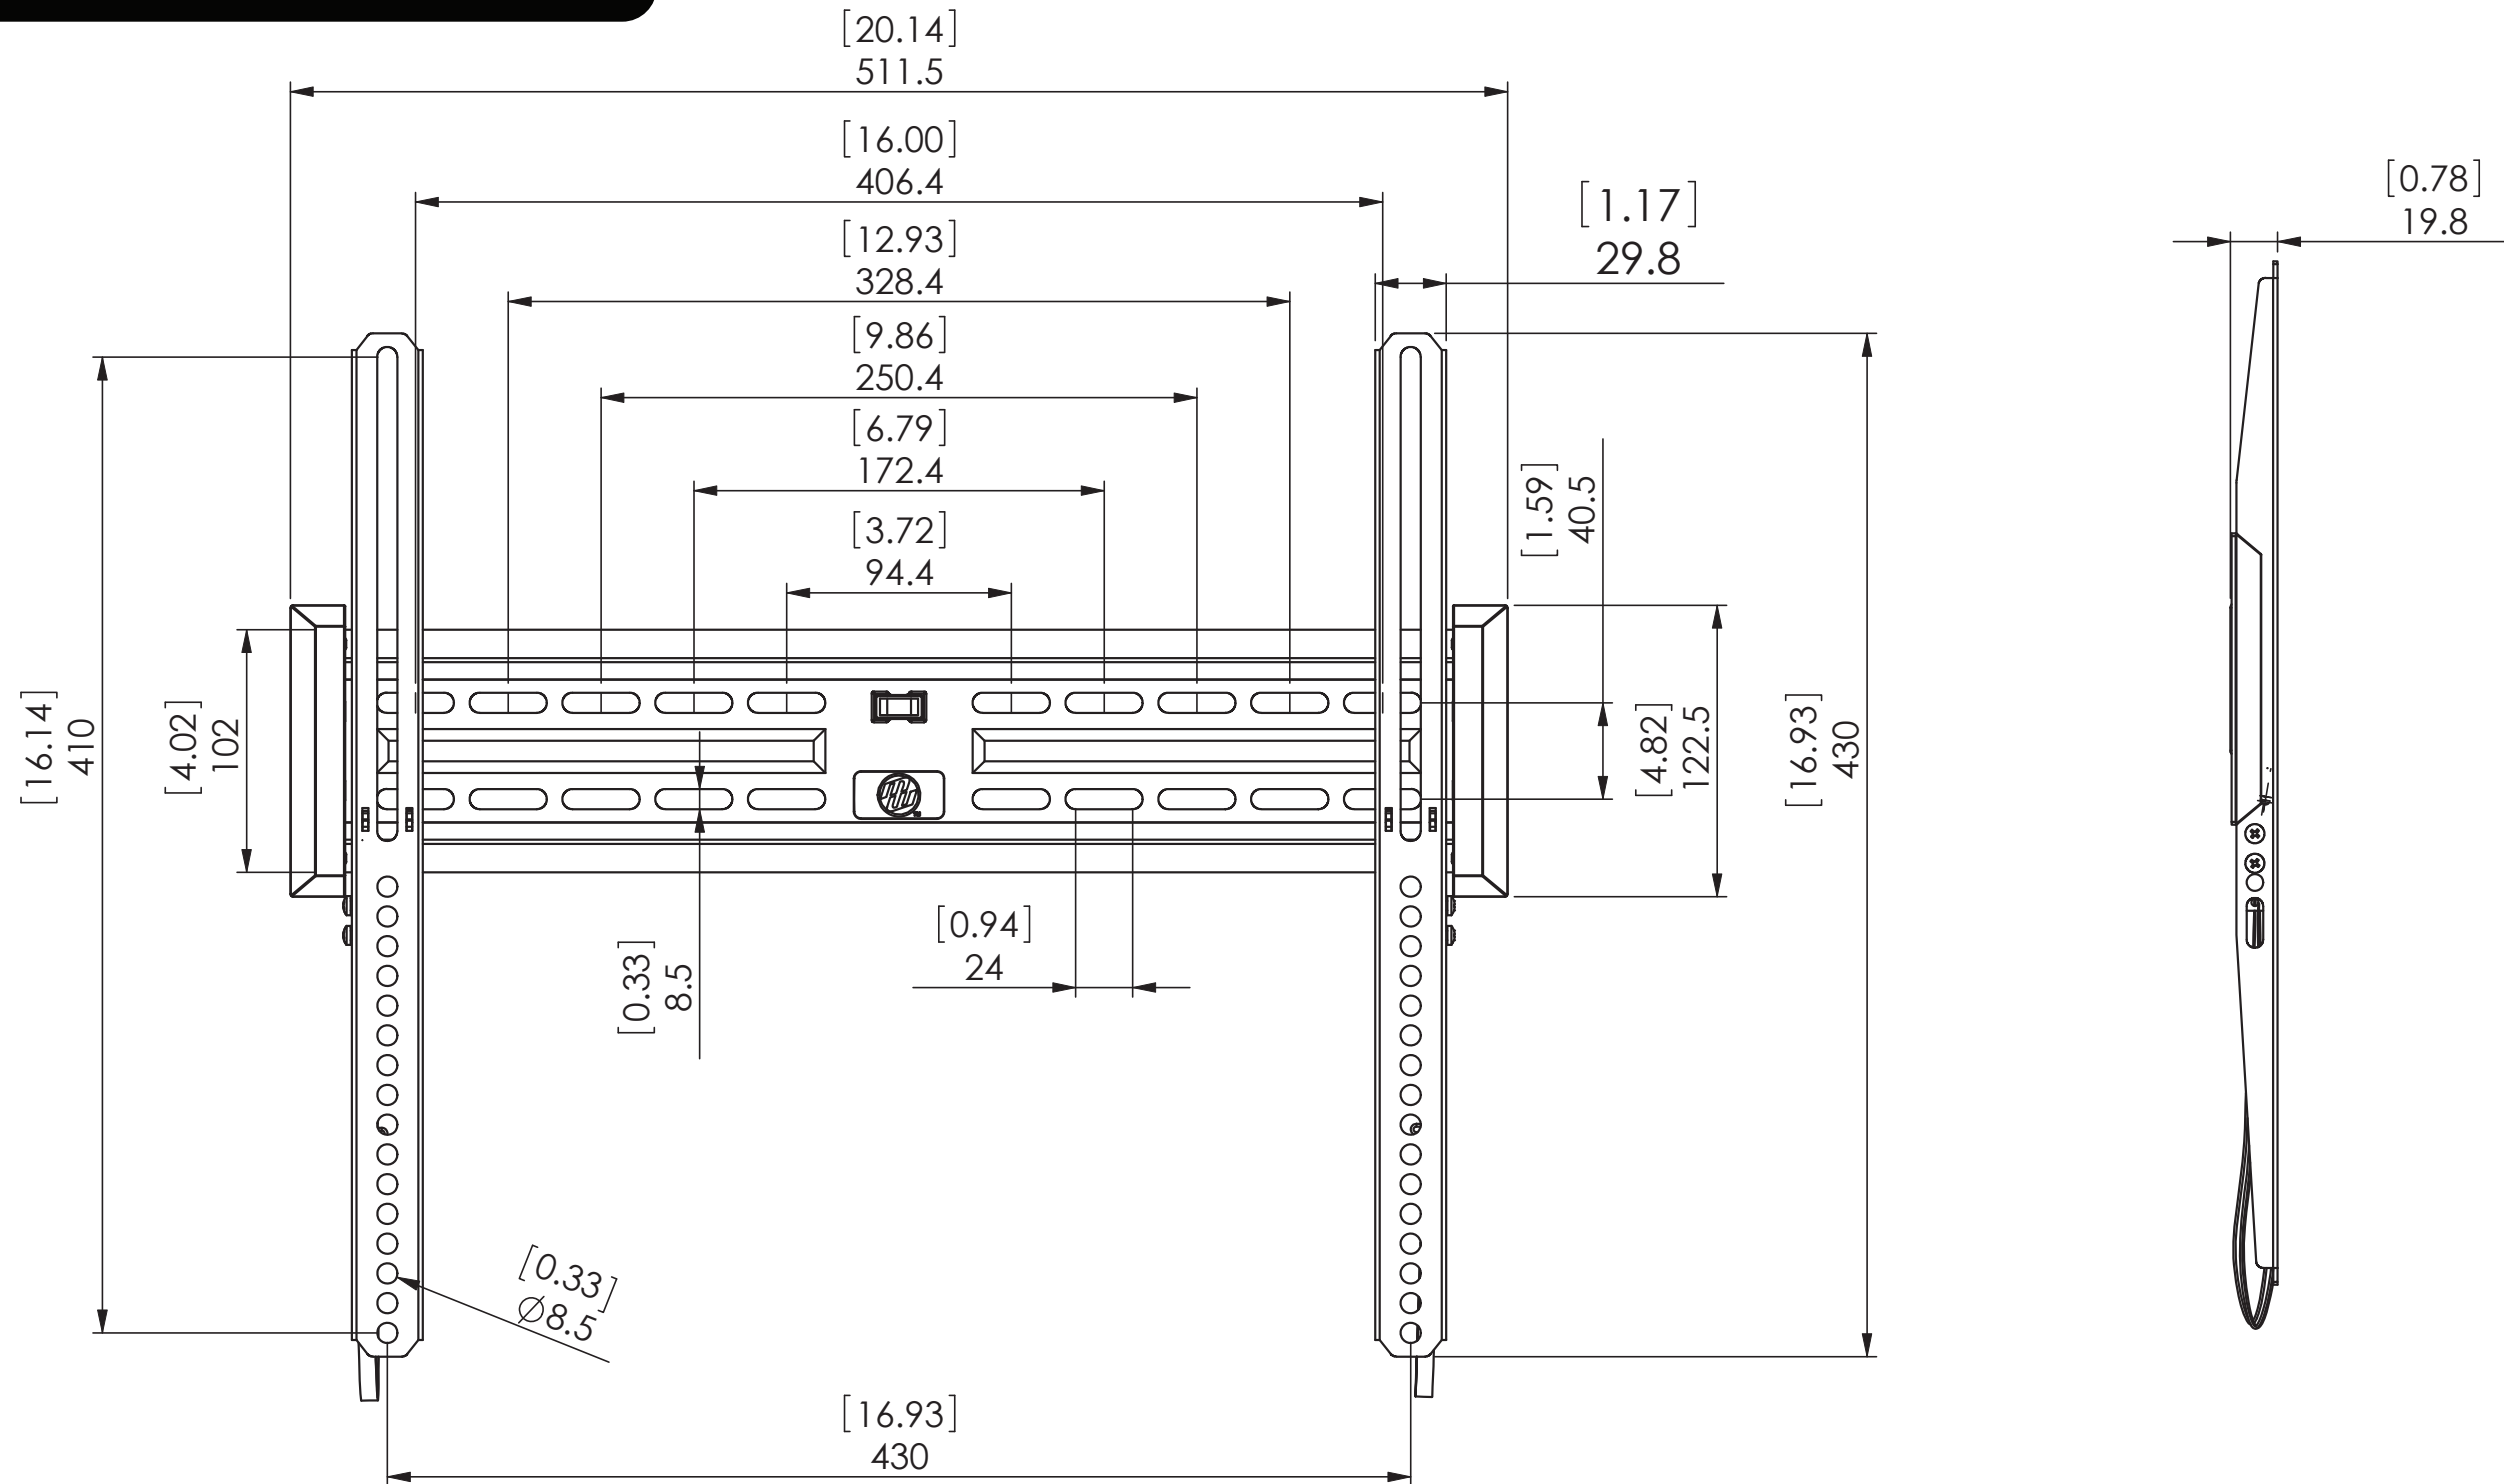

MEDIUM FIXED HEAVY DUTY

NOTES: UNLESS OTHERWISE SPECIFIED

1. VESA STANDARD COMPATABILITY (WIDTH X HEIGHT): 200X200 / 200X400 / 300X400 / 400X400
2. MAXIMUM VESA MOUNTING CONFIGURATION: 400X400 MM
3. SCREEN SIZE COMPATABILITY: MOST 23"-55" SCREENS
4. MAXIMUM WEIGHT CAPACITY: 120 LBS (54.5 KG)
5. PRODUCT COLOR: BLACK