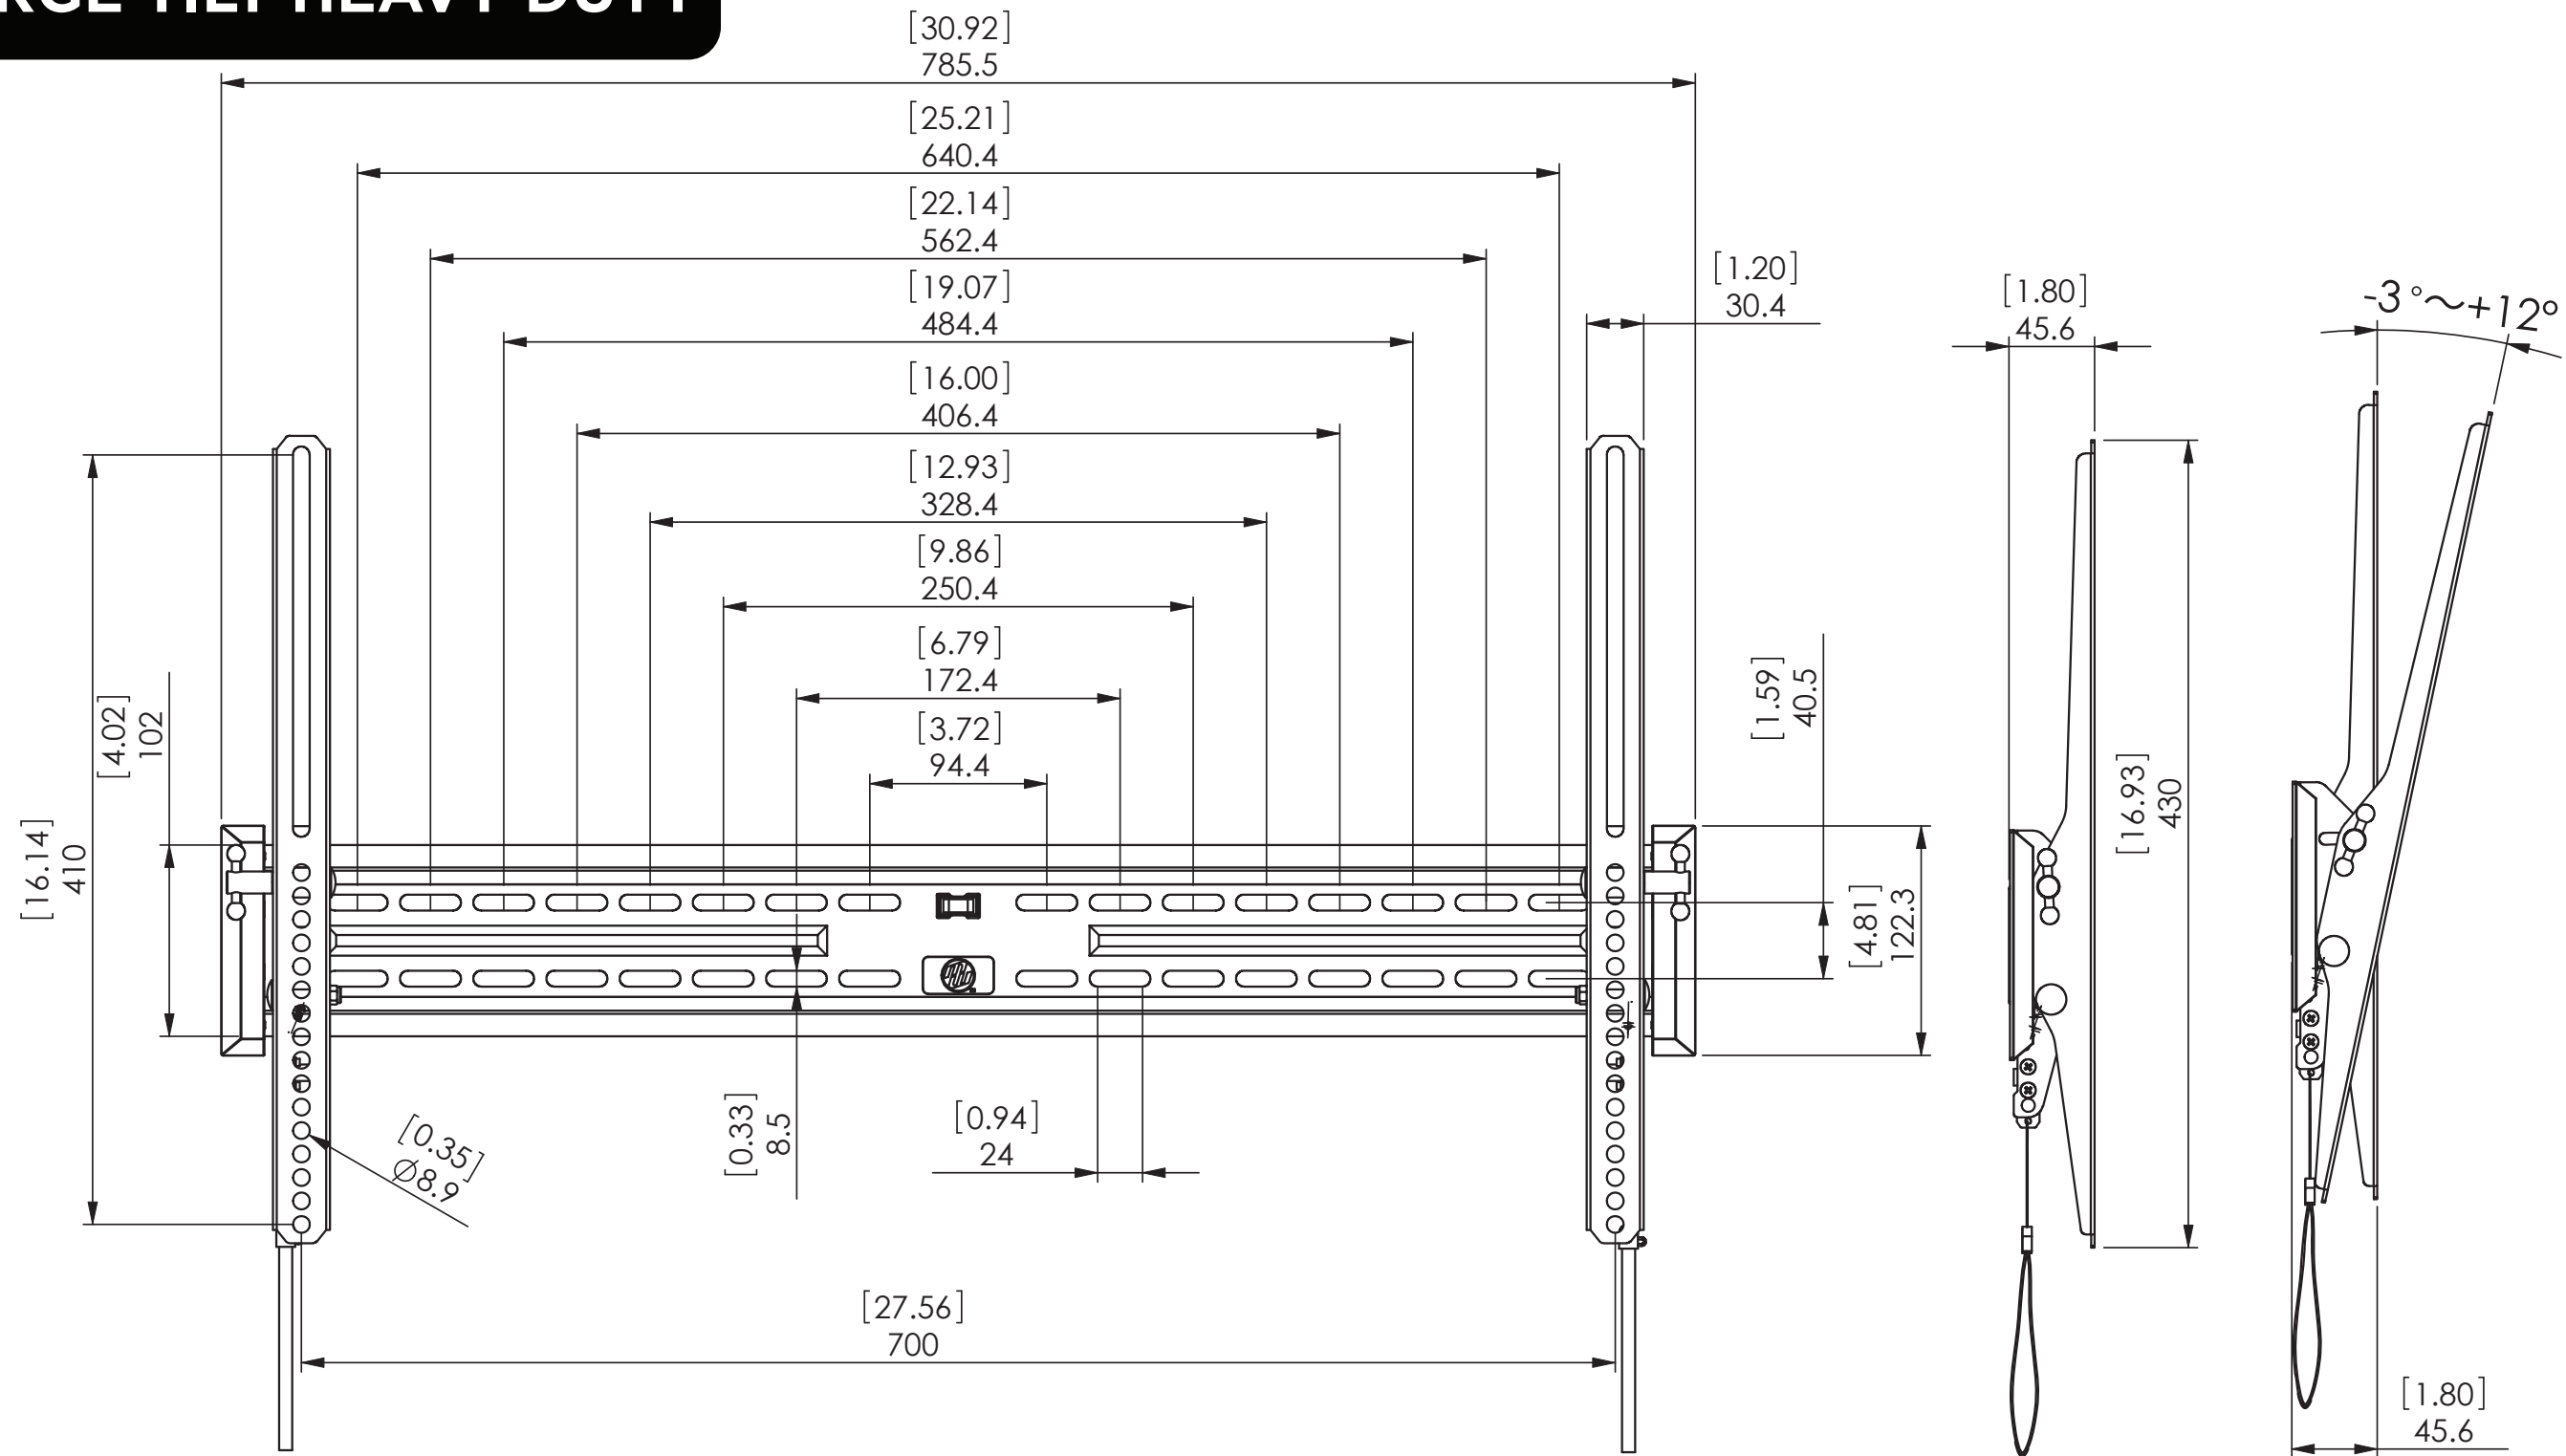

LARGE TILT HEAVY DUTY

NOTES: UNLESS OTHERWISE SPECIFIED

1. VESA STANDARD COMPATIBILITY (WIDTH X HEIGHT): 200X200 TO 700X400
2. MAXIMUM VESA MOUNTING CONFIGURATION: 700X400 MM
3. SCREEN SIZE COMPATIBILITY: MOST 37"-80" SCREENS
4. MAXIMUM WEIGHT CAPACITY: 175 LBS (79.5 KG)
5. PRODUCT COLOR: BLACK
6. VIEWING ANGLE $-3^{\circ} - +12^{\circ}$