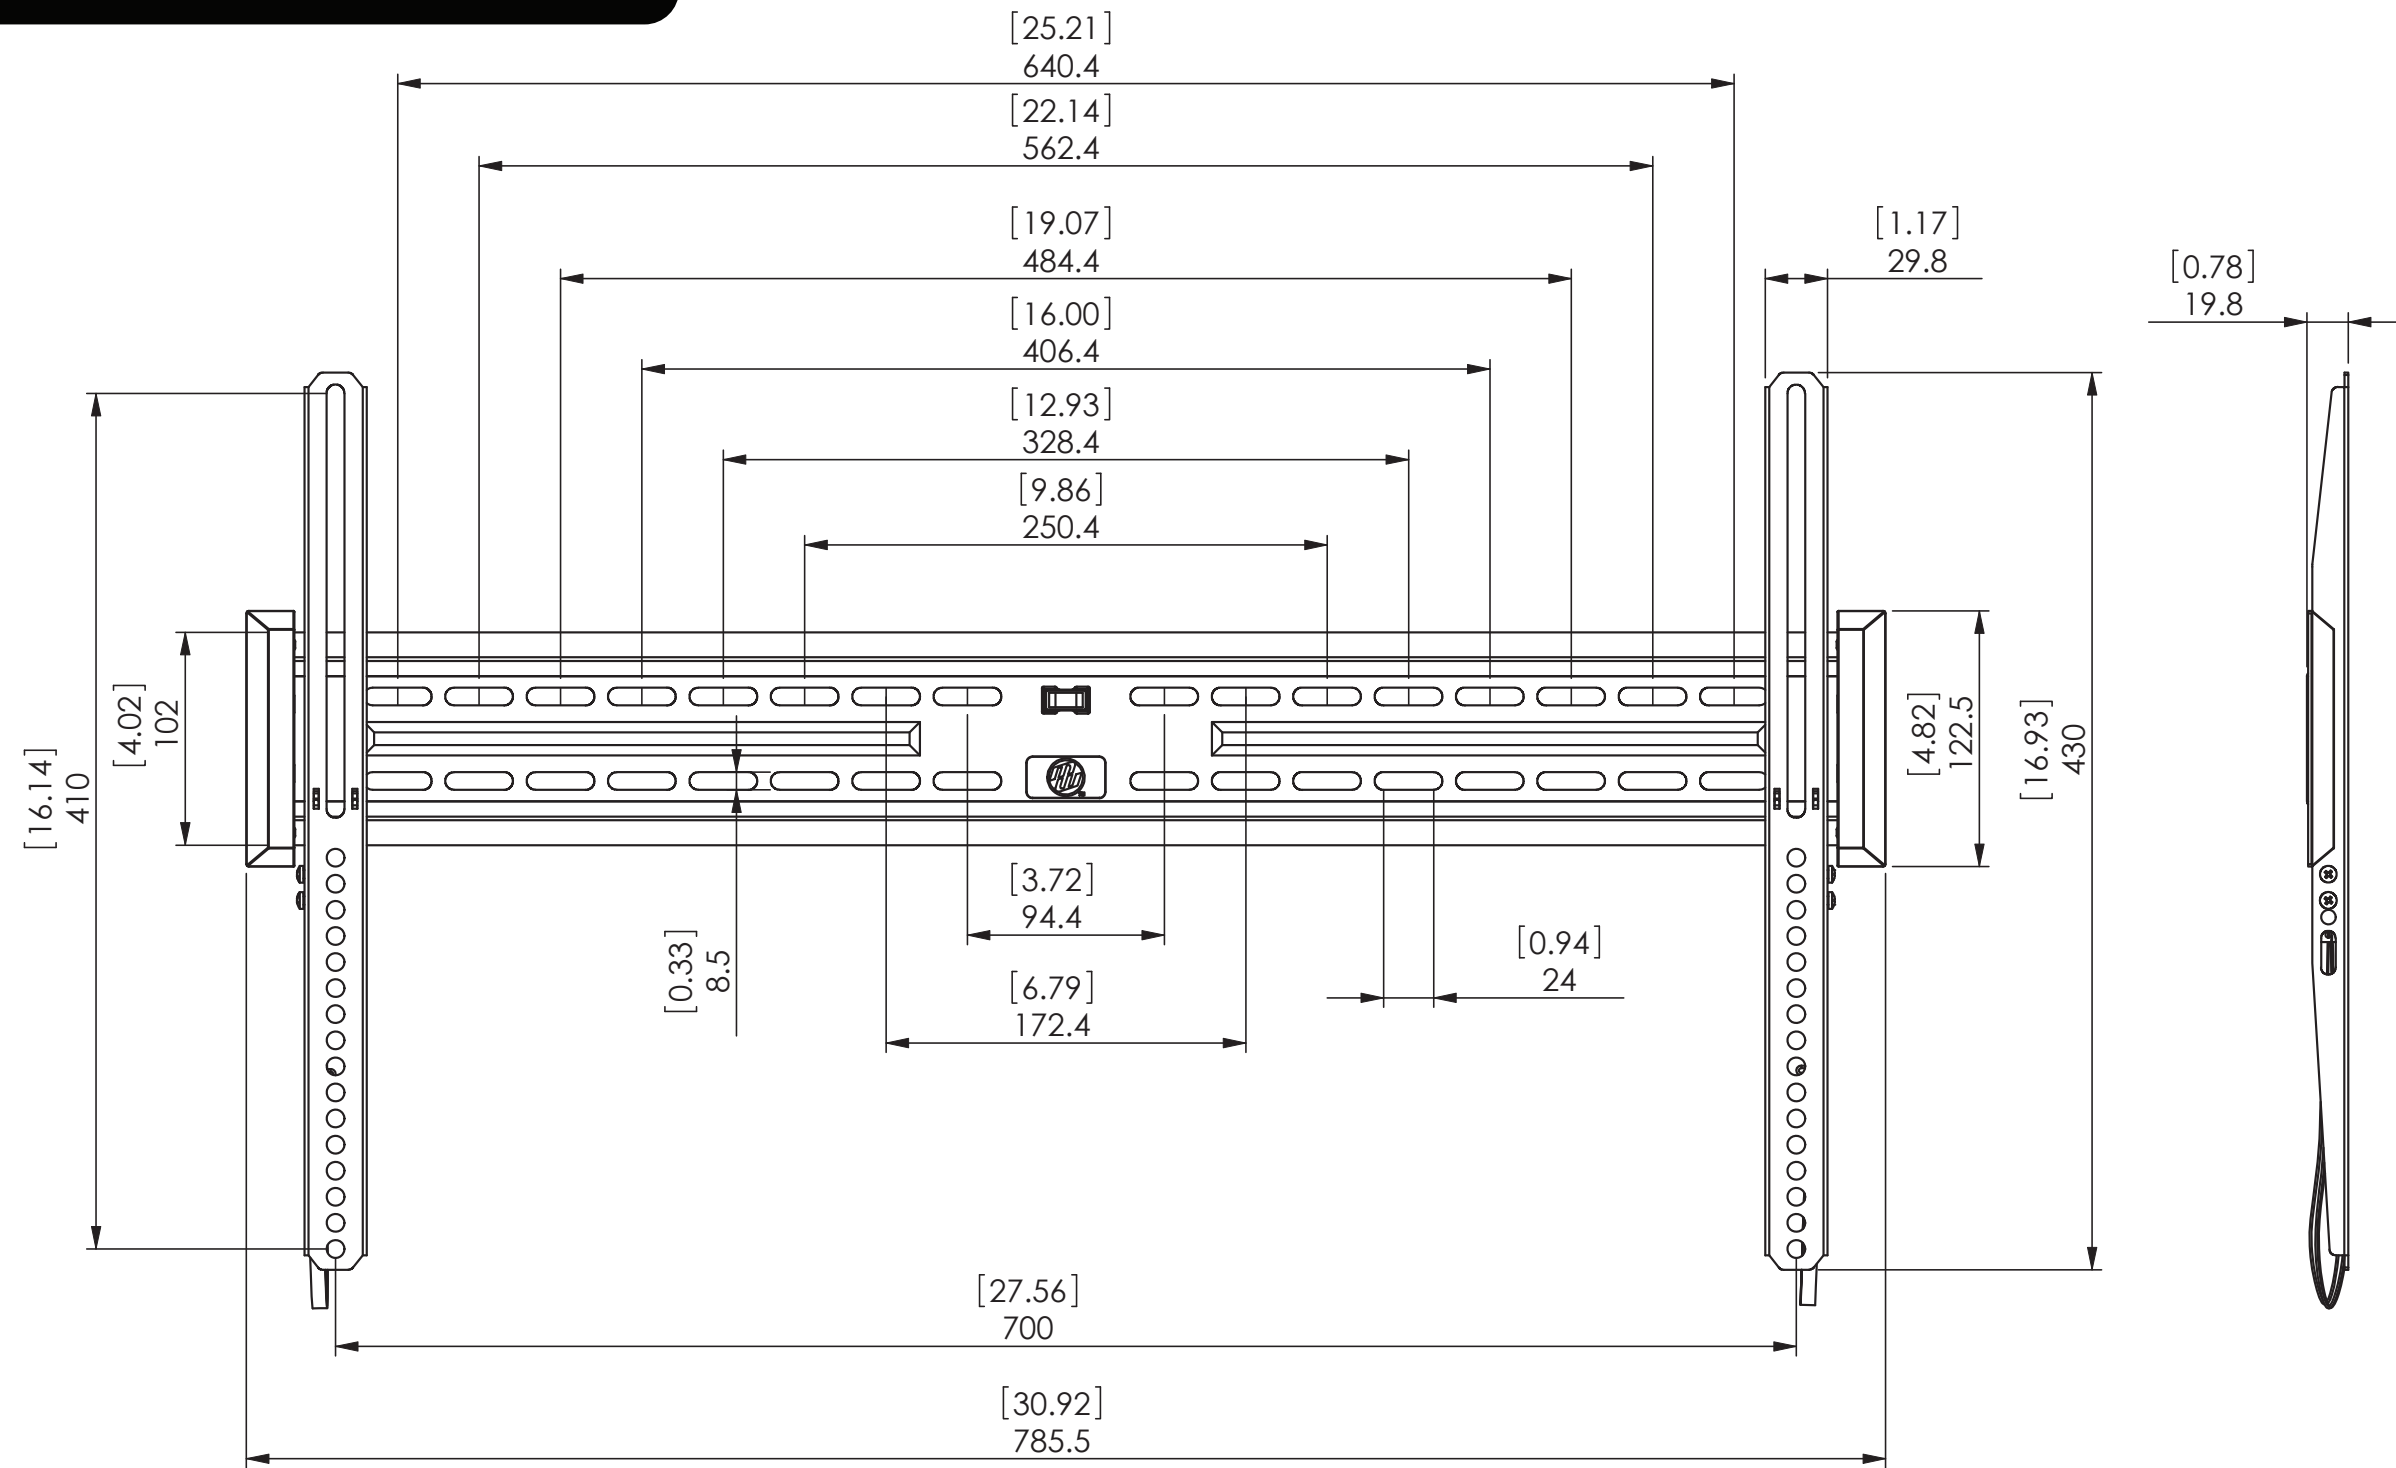

LARGE FIXED HEAVY DUTY

NOTES: UNLESS OTHERWISE SPECIFIED

1. VESA STANDARD COMPATABILITY (WIDTH X HEIGHT): 200X200 TO 700X400
2. MAXIMUM VESA MOUNTING CONFIGURATION: 700X400 MM
3. SCREEN SIZE COMPATABILITY: MOST 37"-80" SCREENS
4. MAXIMUM WEIGHT CAPACITY: 175 LBS (79.5 KG)
5. PRODUCT COLOR: BLACK